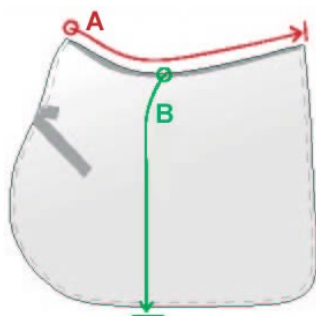

Eskadron Size Chart

Horse Boots

Size		Size	
i	Cob	v	Cob
ii	Warm Blood / Full	w	Warm Blood / Full
iii	Large Warm Blood / Extra Full	p	Pony
p	Pony		

Brushing / Overreach / Bell Boots

Size	S	M	L	XL	XXL
Top circumference : cm	17	20	21	24	26
Bottom circumference : cm	38	42	46	50	55
Height : cm	10.5	11	11.5	12	13

Saddle Cloths

Size	P	PD	SR	VSS	VSD	DL
A : cm	50	50	57	58	58	60
B : cm	44	47	47	49	52	56

Headcollars – measure from cheek ring to cheek ring over head

Size	PI	PII	V	W	WE
UK size	Pony Small	Pony	Cob	Full	Full +
cm	48	54	60	66	72

Horse Rugs

Size	P	S	M	L	XL	XXL
A cm	115	125	135	145	155	165
B cm	75	85	95	100	100	105
C cm	165	175	185	195	205	215