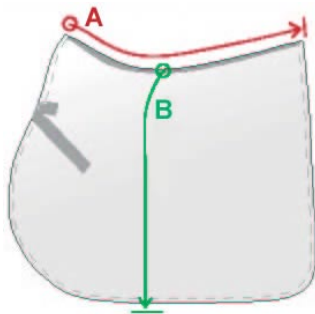

Eskadron Size Chart

Horse Boots

Size		Size	
i	Cob	v	Cob
ii	Warm Blood / Full	w	Warm Blood / Full
iii	Large Warm Blood / Extra Full	p	Pony
p	Pony		

Brushing / Overreach / Bell Boots

Size	S	M	L	XL	XXL
Top circumference : cm	17	20	21	24	26
Bottom circumference : cm	38	42	46	50	55
Height : cm	10.5	11	11.5	12	13

Saddle Cloths

Size	P	PD	SR	VSS	VSD	DL
A : cm	50	50	57	58	58	60
B : cm	44	47	47	49	52	56

Headcollars – measure from cheek ring to cheek ring over head

Size	PI	PII	V	W	WE
UK size	Pony Small	Pony	Cob	Full	Full +
cm	48	54	60	66	72

Horse Rugs

Size	P	S	M	L	XL	XXL
A cm	115	125	135	145	155	165
B cm	75	85	95	100	100	105
C cm	165	175	185	195	205	215

Visit our website www.eskadron.org.uk