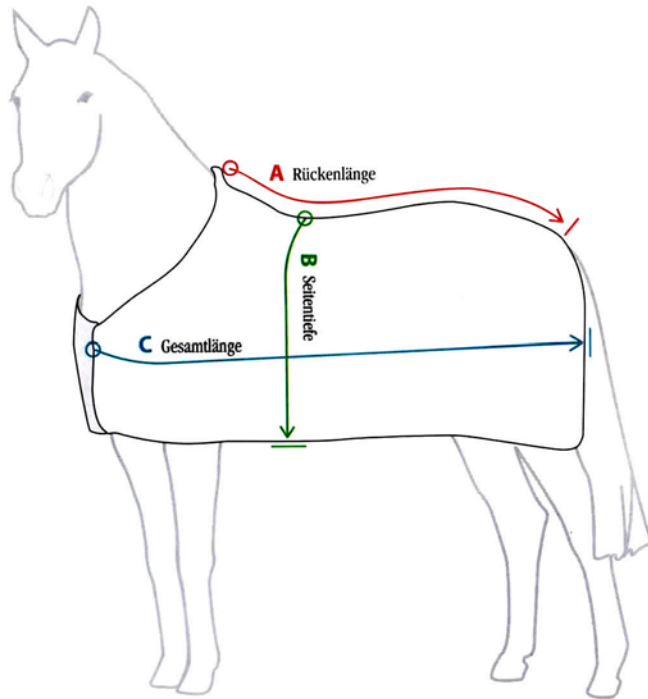

Horse Rugs

Size	P	S	M	L	XL	XXL
A cm	115	125	135	145	155	165
B cm	75	85	95	100	100	105
C cm	165	175	185	195	205	215

Visit our website www.eskadron.org.uk